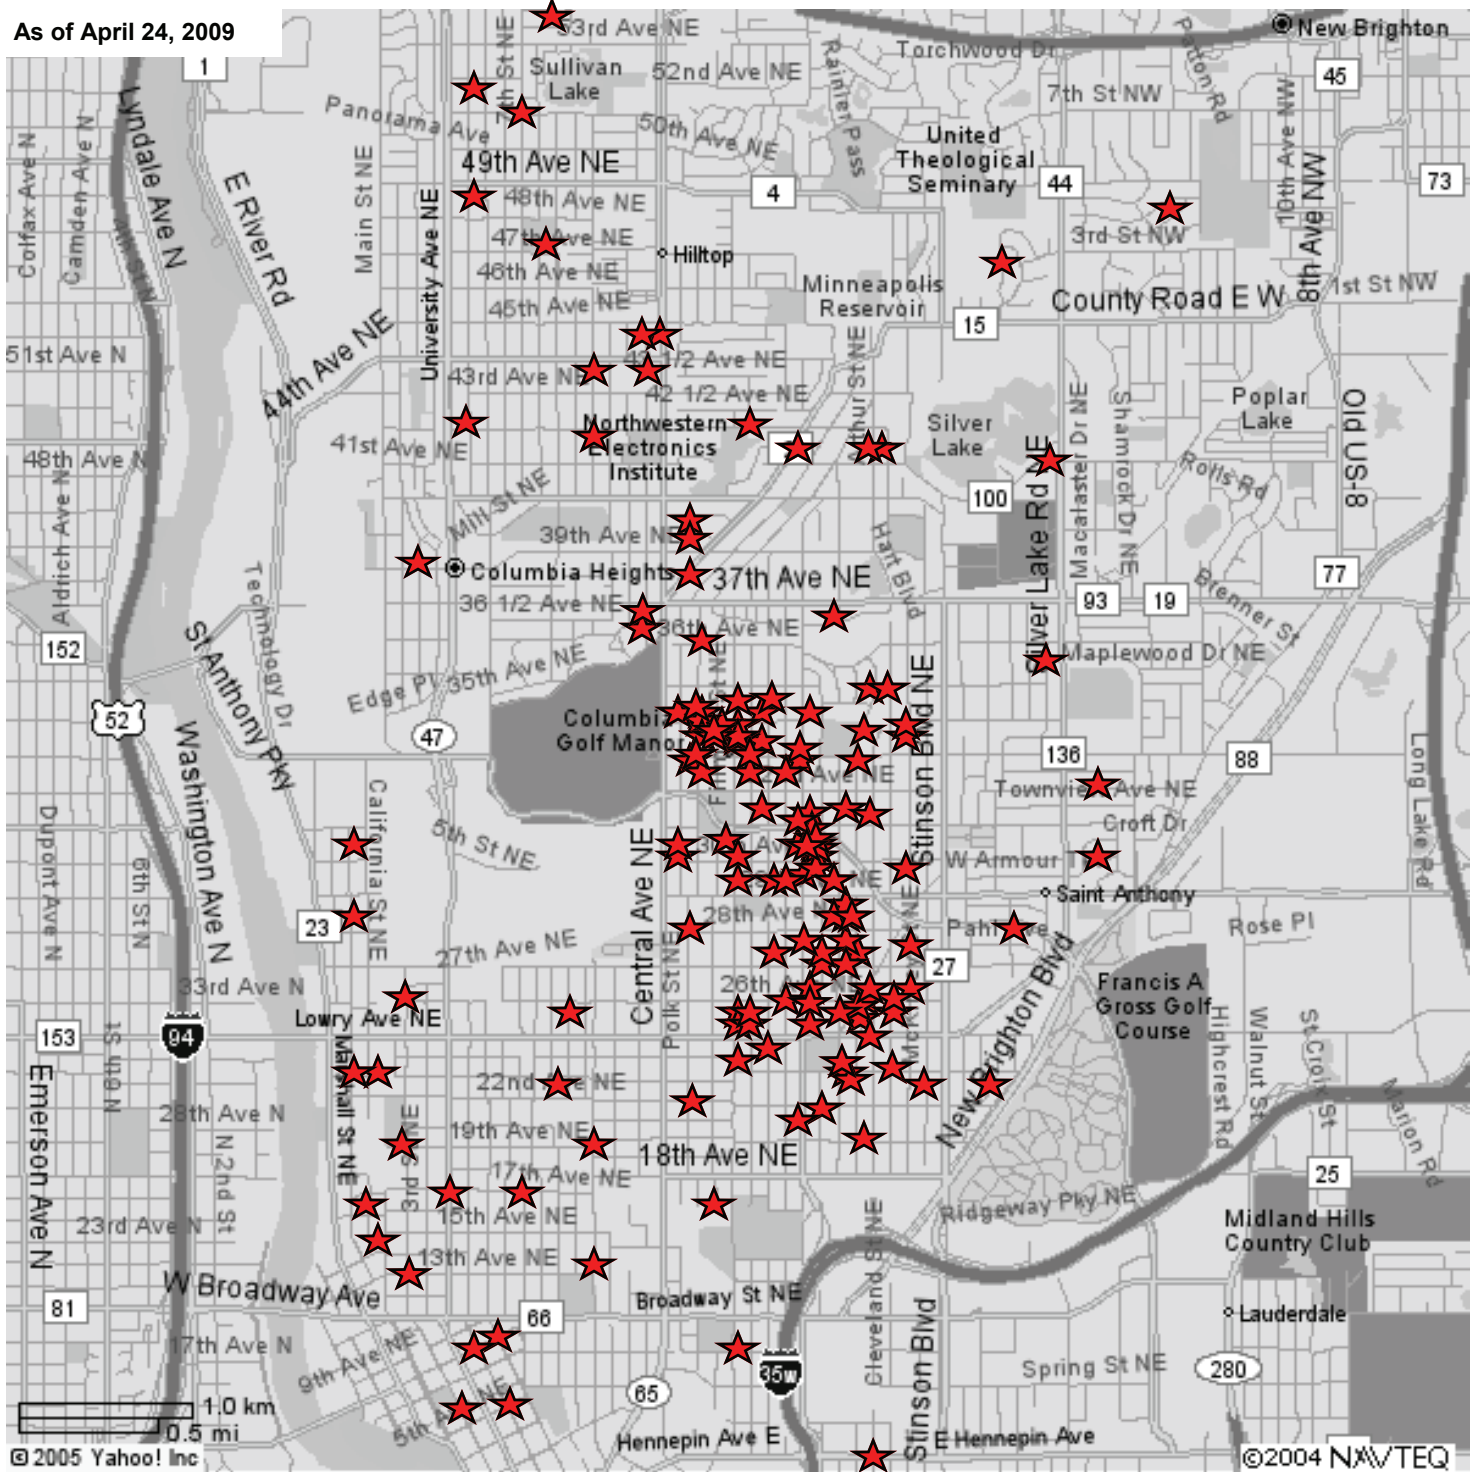

As of April 24, 2009

**Home Street Home Improvers completed jobs  
in ZIP Codes 55413, 55418, 55421, 55112**

**See back for address detail.**

**Updated April 24, 2009**